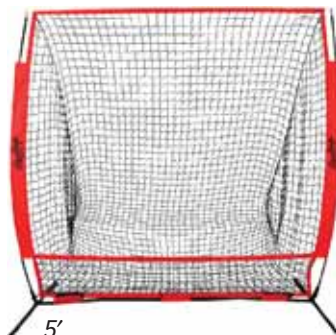

5'

5X5NET

5'X5' PRACTICE NET

- UPC 7-45492-99834-2
- Quality netting and durable frame
- Easy setup and breakdown
- Printed retail display box
- **MSRP: $99.99**