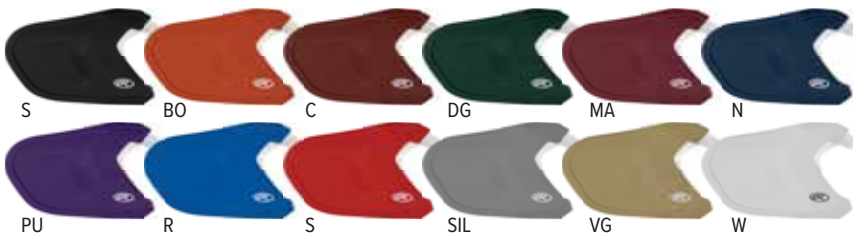

impax

impax

ADJEXT

MACH ADJUST SERIES EXTENSION

- Designed to fit on all MACH batting helmets
- One-tone matte finish
- Left and right ear options available
- 9 adjustable settings for a custom fit
- **MSRP: \$25.60**