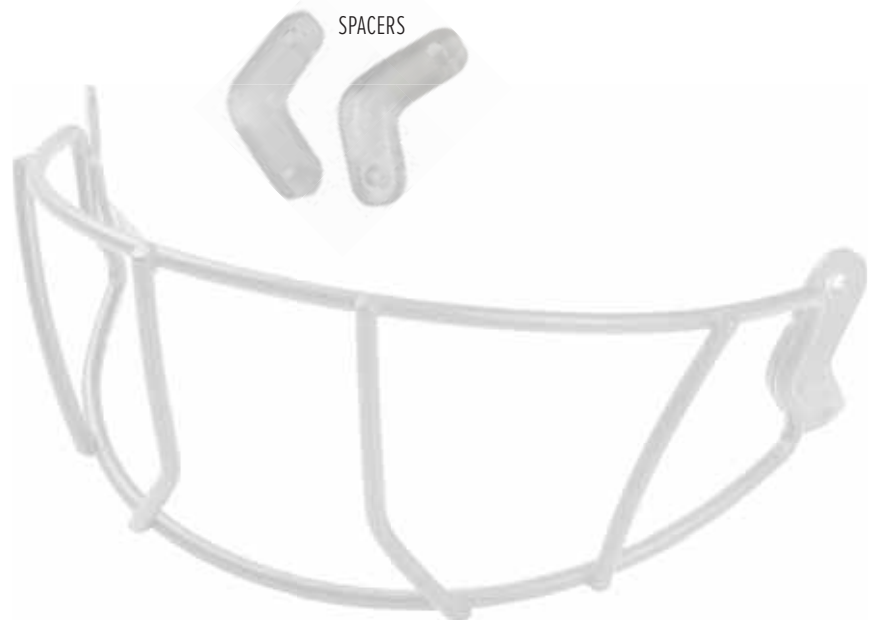

MCSBWG

MACH JR/SR SOFTBALL WIRE GUARD

- Fits both Junior and Senior sized Mach helmets
- For Junior size helmet, use larger screws provided and spacer
- For Senior size helmet, use standard size screws for assembly (no spacer needed)
- Colors: White only
- **MSRP: $26.70**