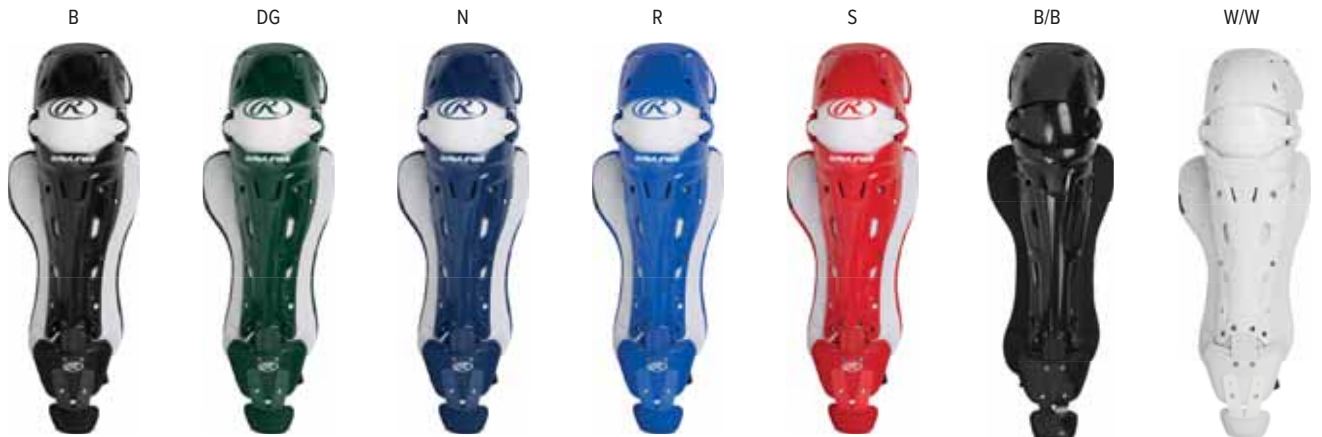

INTERIOR

Patented Intelligent Knee Positioning (IKP) allows for a low-profile, full conforming fit, with adjustable knee pad for unmatched comfort

LEG STRAP

Quickly adjust fit with Velcro pull system while silicone backing keeps straps place and comfortable during play

STRAP BUCKLE

Quick and easy attachment on the fly

TOE CAP

Two-setting adjustable and removable toe cap to ensure full foot coverage

MCHLGA/MCHLGI

MACH SERIES LEG GUARDS

- Patented Intelligent Knee Positioning technology allows for a low-profile, full conforming fit
- Variable placement knee and inner shin pad for custom fit
- Quick adjustable Velcro straps with silicone backing prevent strap movement during use
- Adjustable toe flaps for full foot protection
- Adult: 5' 10" and above
- Intermediate: 5' 10" and below
- **MSRP: \$266.70**

INTELLIGENT KNEE POSITIONING

Full protection of knee from standing to squatting

**SOLD AS
A SET
OR
INDIVIDUAL
PIECES**

YOUTH IS ONLY AVAILABLE AS A SET
SET COLORS ABOVE

CSV2A

VELO™ 2.0 ADULT CATCHER'S SET

- 7 1/8"–7 1/2" two-tone matte finish Velo 2.0 hockey-style catcher's helmet
- 17" chest protector
- 16 1/2" triple-knee leg guards
- Chest protector meets NOCSAE® commotio cordis standard
- Ages 15 and older
- **MSRP: \$495.50 NSW MSRP: \$555.60**