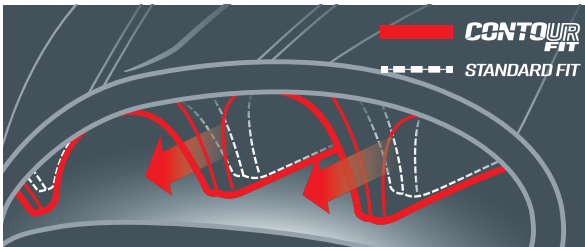

PETE
ALONSO
NEW YORK
METS™

CONTOUR FIT

NARROW FINGER STALLS

Narrow finger stalls for full contact of all five fingers with your glove.

LOWERED FINGER STALLS

Lowered finger stalls promote contact with the back of the glove.

SMALLER WRIST OPENING

Smaller wrist opening combined with the adjustable wrist pull lace creates a custom fit with your glove.

ADJUSTED BACK OPENING

Glove back adjusted down to make finger pad reachable, improving feel and control with your glove.