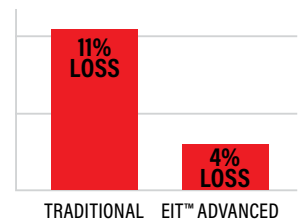

RAWLINGS IS THE OFFICIAL BASEBALL OF NCAA® CHAMPIONSHIPS