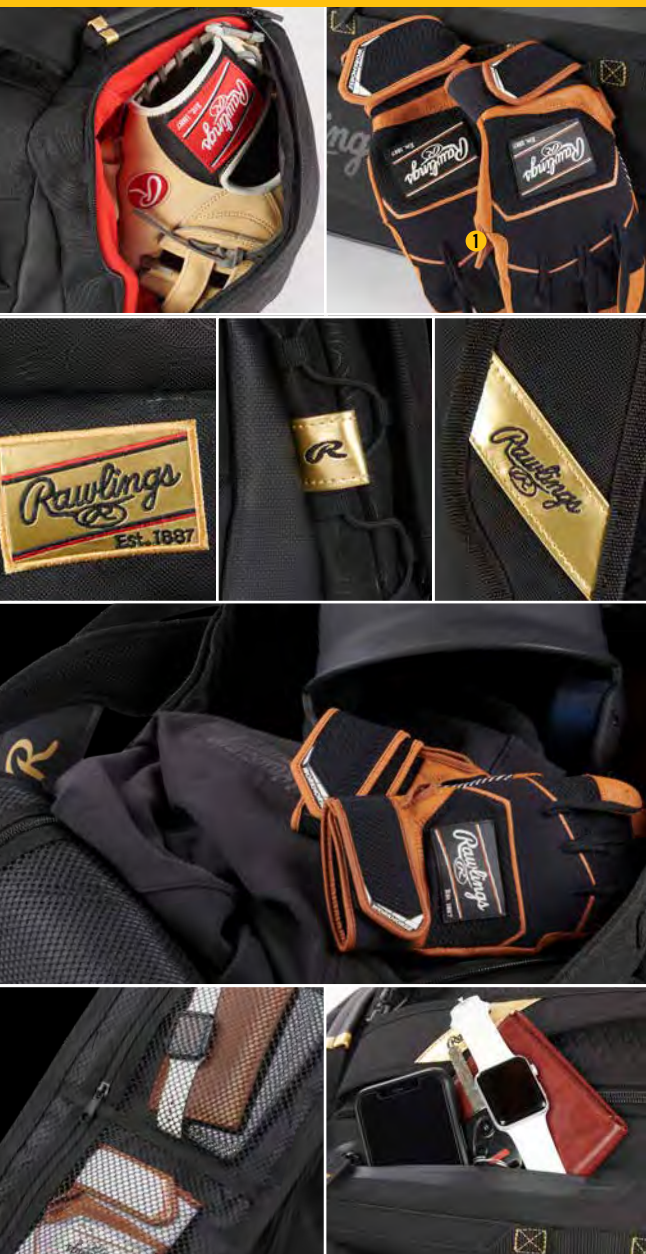

NEW

GOLD COLLECTION DUFFEL

GCDUF

26.9" L x 13.4" W x 13" H • 80 Liters

- MARK OF A PRO® glove storage compartment
- Two (2) bat storage locations
- External batting glove storage
- Gold Glove materials
- Heart of Hide® Speed Shell Material
- Two (2) team decoration locations (glove and shoe panel)
- Two (2) felt lined accessories pockets
- Internal main compartment mesh pockets
- Exterior end cap shoe storage
- Capable of holding catchers set
- Neoprene backing for added comfort
- YKK® zippers & fence hook
- Topographic screen and pattern locations
- Available in Black only