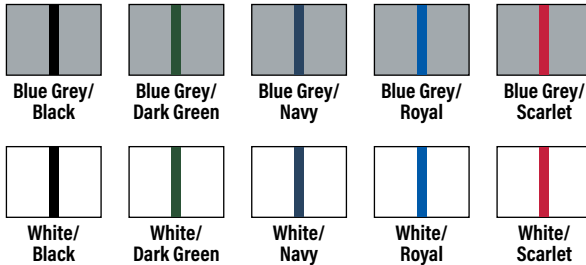

FINAL YEAR

PRO150P/YPRO150P

PLATED™ 1/8" PIPED PANT

Men's Sizes: S-XXL

Men's Inseam: S (31"), M-L (33"), XL-XXL (34");
finished hem with no elastic

Youth Sizes: S-XXL

Youth Inseam: S (24"), M (25"), L (26"), XL (27"), XXL (28");
finished hem with no elastic

- Semi-relaxed fit pant
- Hemming option available