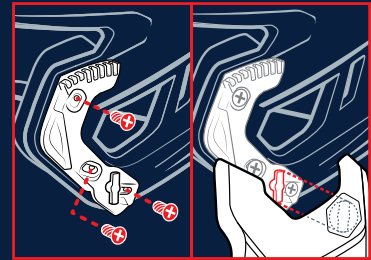

THE OFFICIAL BATTING HELMET AND FACE GUARD OF MAJOR LEAGUE BASEBALL®

COVERAGE EQUALS CONFIDENCE

RONALD ACUÑA JR.
ATLANTA BRAVES®

DESIGN

Patented 2-piece adapter/flap combination offers player specific coverage leading to enhanced visibility at the plate. Adjust quickly on the fly through multiple position settings for visibility preference. Easy to install and remove.