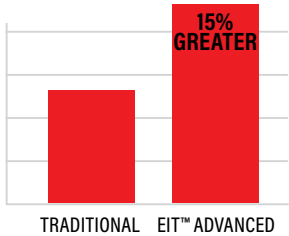

EIT™ ADVANCED

BASEBALLS LAST 15% LONGER WITH THE SAME GREAT CONSISTENCY AND MOISTURE PROTECTION

RAWLINGS IS THE OFFICIAL BASEBALL OF NCAA® CHAMPIONSHIPS

FSR1NCAA

FLAT SEAM

• Official baseball of the NCAA® Championships

RAWLINGS IS THE OFFICIAL BASEBALL OF NAIA® CHAMPIONSHIPS

FSR100NAIA

FLAT SEAM

• Official baseball of the NAIA® Championships

FSR100X

FLAT SEAM

- Full-grain leather cover for added durability
- Cushioned cork center
- Premium windings
- FSR100 grade baseballs with minor cosmetic imperfections
- As available