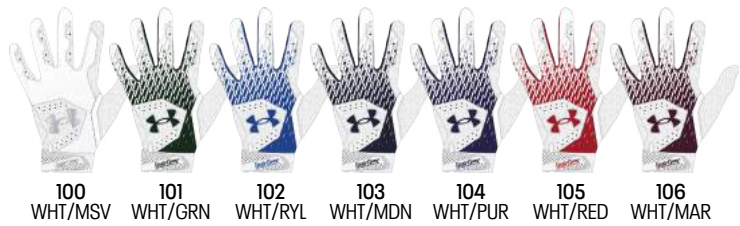

YOUTH OFFERED IN ALL COLORS

001
BLK/WHT

101/102 Y
BBG/WHT

600/601 Y
RED/WHT

400
RYL/WHT

100
WHT/CER
(YOUTH ONLY)

NEW

1378764

UA CLEAN UP

\$30.00 | COMES IN PAIRS | SM-2XL

YOUTH: 1378766 | \$25.00 | YSM-YLG

FIRST SHIP: 6/20/2023

- Synthetic palm provides durability & grip
- Built with HeatGear® fabric to keep your hands cool, dry & light all game
- Synthetic overlays add support in all the right places
- Perforations built over the fingers for extra breathability
- Adjustable elastic wrist cuffs provide support & a locked-in, powerful feel

87% NYLON, 13% ELASTANE

Y = YOUTH OFFERING

100 WHT/MSV 101 WHT/GRN 102 WHT/RYL 103 WHT/MDN 104 WHT/PUR 105 WHT/RED 106 WHT/MAR

001 BLK/RED 002 BLK/RYL 003 BLK/DKO 004/007^Y BLK/BLK 005/006^Y BLK/SGD 005^Y BLK/HVY (YOUTH ONLY)